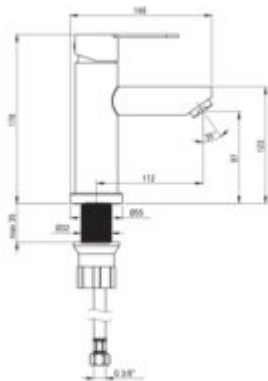

## Washbasin tap

**Product code:** BLU\_F20M

**EAN:** 5907650816607

**Color:** brushed steel

**Warranty [years]:** 5

### Mixer

Finish	steel
Material	steel 304
Mixer type	single-handle, mixer
Installation method	standing
Flow class [l/min]	A ≤ 15 (9.1 - 15)
Acoustic group [dB]	II (20 < x ≤ 30)

### Mixer cartridge

Ceramic cartridge size	35 mm
------------------------	-------

### Connecting hose

Length [mm]	450
Installation thread	3/8"
Connection thread	M10