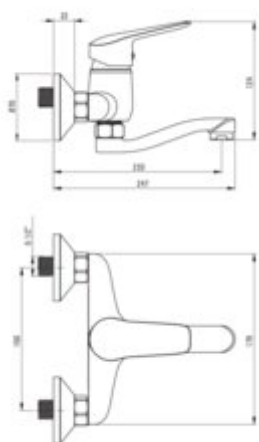

BORO

Washbasin tap, wall-mounted

Product code: BMO_N50M

EAN: 5907650809777

Color: nero

Warranty [years]: 7

Mixer

Finish	nero
Material	brass
Mixer type	mixer, single-handle
Installation method	wall-mounted
Flow class [l/min]	A <= 15 (9.1 - 15)
Acoustic group [dB]	II (20 < x <= 30)

Mixer cartridge

Ceramic cartridge size	35 mm
------------------------	-------

Spout

Mixer spout range [mm]	233
Material	steel 304

Aerator

Aerator type	honeycomb
Aerator size	M24

Features:

- Innovative, durable and easy to clean Nero coating
- The mixer is equipped with a stream aerator
- Cleaning agent for fixtures in all colors available
- Only the best materials, the quality of which has been confirmed by laboratory tests