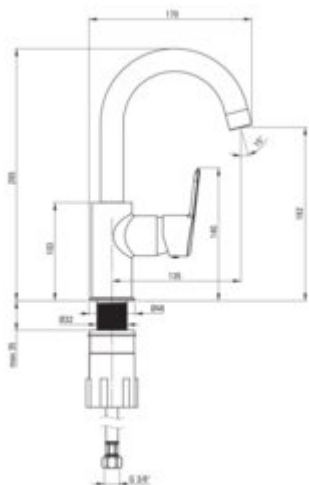

ARNIKA Washbasin tap

Product code: BQA_024M

EAN: 5908212097687

Color: chrome

Warranty [years]: 7

Mixer

Finish	chrome
Material	brass
Mixer type	single-handle, mixer
Installation method	standing
Total mixer height [mm]	265
Flow class [l/min]	S - 15.1-19.8 l/min
Acoustic group [dB]	I (x ≤ 20)
Plug included in the set	no

Mixer cartridge

Ceramic cartridge size	35 mm
------------------------	-------

Spout

Spout type	swivel
Mixer spout range [mm]	135
Material	stainless steel

Aerator

Aerator type	silicone
Aerator size	M22

Connecting hose

Length [mm]	450
Installation thread	3/8"
Connection thread	M10

Features:

- Deante Design Studio Collection
- Design full of beauty and harmony
- The mixer body is made of the highest quality brass
- The mixer is equipped with a stream aerator
- Silicone aerator for easy limescale removal
- The mounting sleeve facilitates the installation of the mixer
- 45 cm connection hoses included
- The lever on the side makes it easier to keep the spout clean
- The variety of colours gives many arrangement possibilities
- Only the best materials, the quality of which has been confirmed by laboratory tests
- we recommend buying a universal plug in the color of the mixer
- Cleaning agent for fixtures in all colors available