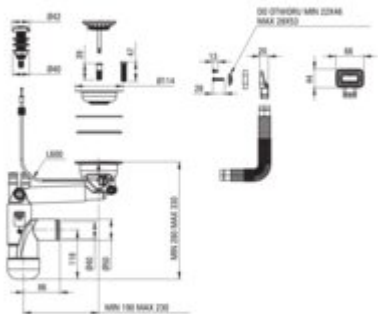

SPACE-SAVER LUX

Granite sink waste kit, 1-bowl

Product code: ZXY_9911

EAN: 5907650841593

Color: steel

Warranty [years]: 2

Finish	steel
Sink material	granite, steel
Sink installation method	inset, flush, undermount, farmhouse
Number of sink bowls	1
Overflow type	rectangular with a cap
Overflow spot	in a bowl
Drain diameter	3.5"
Plug type	automatic
Low siphon/ Space saver	yes
Telescopic siphon	yes
possibility to connect a dishwasher/ washing machine	yes
logo	Deante on the overflow cap

Features:

- Only the best materials, the quality of which has been confirmed by laboratory tests
- Hygienic certificate of the National Institute of Hygiene confirming the product's compliance
- Accessories with automatic shut-off of the drain
- Space-saving siphon which facilitates e.g. sorting waste
- The siphon can be installed to a connection with a diameter of 32 mm or 40 mm
- Dedicated cleaning agent, safe for cleaned surfaces