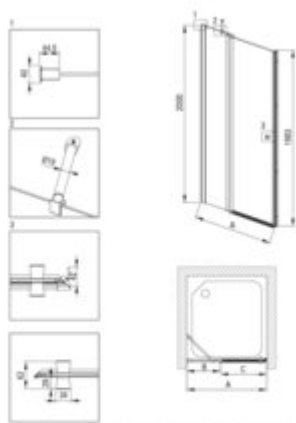

Features:

- Important! For recessed installation, be sure to buy the appropriate KTS_NOOX or KTS_000X
- Profiles leveling the curvature of the walls
- The railings give the structure rigidity
- Active Cover coating
- Modern handles with rubber protection
- TOTALWHITE transparent glass
- Dedicated cleaning agent, safe for cleaned surfaces
- Only the best materials, the quality of which has been confirmed by laboratory tests
- Reversible door that allows the cabin to be mounted on the right or left side
- Safe and durable tempered glass
- Resistance to impacts, chemicals and stains in accordance with PN-EN 14428+A1:2008 norm, c