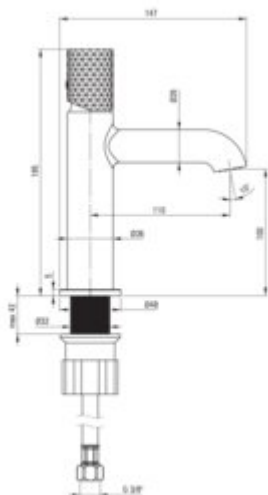

SILIA HEXA

Washbasin tap

Product code: BHS_R20M

EAN: 5907650886846

Color: brushed gold

Warranty [years]: 7

Mixer

Finish	brushed gold
Material	brass
Mixer type	single-handle, mixer
Installation method	standing
Total mixer height [mm]	179
Flow class [l/min]	Z - 4-9 l/min
Acoustic group [dB]	I (x <= 20)

Mixer cartridge

Ceramic cartridge size	25 mm
------------------------	-------

Spout

Spout type	still
Mixer spout range [mm]	110
Material	brass

Aerator

Aerator type	swivel, flat
Aerator size	M18

Connecting hose

Length [mm]	450
Installation thread	3/8"
Connection thread	M10

Features:

- Deante Design Studio Collection
- Decorative lever - jewelry for your bathroom
- Noble form and timeless simplicity
- The mounting sleeve facilitates the installation of the mixer
- Innovative and easy to maintain brushed gold coating
- Coating applied using the PVD method
- The movable aerator allows you to direct the water stream
- Only the best materials, the quality of which has been confirmed by laboratory tests
- The mixer is equipped with a stream aerator
- The mixer body is made of the highest quality brass
- 45 cm connection hoses included
- Z flow class (4-9 l/min) allowing for water consumption reduction
- Cleaning agent for fixtures in all colors available