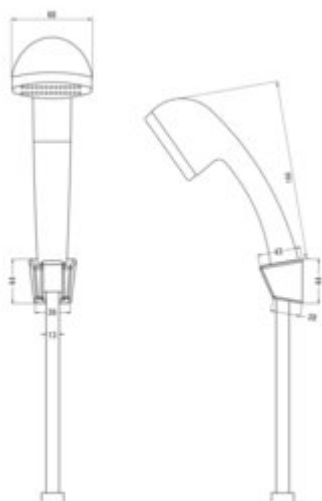

CLASSIC
Shower set, with fixed bracket

Product code: NEC_041K

EAN: 5907650820086

Color: chrome

Warranty [years]: 2

Shower set

Finish	chrome
Point holder	yes
Flow class [l/min]	15<= S <20 (15 - 19.9)

Hose

Length [mm]	1500
Braid material	PVC

Hand shower

Number of functions	1
Anti-calc	yes

Hand shower holder

installation	wall-mounted
--------------	--------------

Features:

- Dedicated cleaning agent, safe for cleaned surfaces