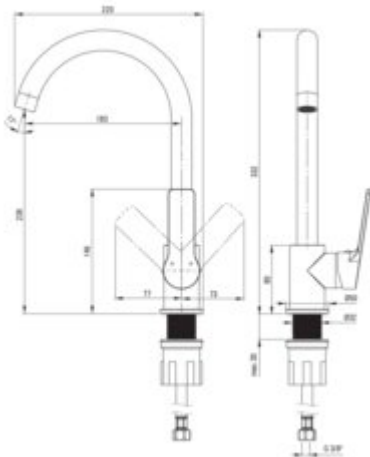

## Mixer

Finish	chrome
Mixer type	single-handle, mixer
Installation method	standing
Total mixer height [mm]	332
Flow class [l/min]	Z - 4-9 l/min
Acoustic group [dB]	II (20 < x <= 30)

## Mixer cartridge

Ceramic cartridge size	30 mm
------------------------	-------

## Spout

Mixer spout range [mm]	183
Material	steel 304

## Connecting hose

Length [mm]	350
Installation thread	3/8"
Connection thread	M10