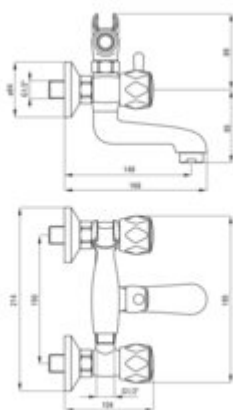

TENO Bath mixer

Product code: BON_011D

EAN: 5908212049716

Color: chrome

Warranty [years]: 5

Mixer

| | |
|---------------------|---------------------|
| Finish | chrome |
| Material | brass |
| Mixer type | two-handle, mixer |
| Installation method | wall-mounted |
| Flow class [l/min] | S - 15.1-19.8 l/min |
| Acoustic group [dB] | II (20 < x <= 30) |

Mixer cartridge

| | |
|------------------------|------|
| Ceramic cartridge size | 1/2" |
|------------------------|------|

Spout

| | |
|------------------------|-----------|
| Spout type | still |
| Mixer spout range [mm] | 148 |
| Material | steel 304 |

Function switch

| | |
|-------------|------------|
| Switch type | mechanical |
|-------------|------------|

Aerator

| | |
|--------------|-----------|
| Aerator type | honeycomb |
| Aerator size | M24 |

Hose

| | |
|-------------|------|
| Length [mm] | 1500 |
|-------------|------|

Hand shower

| | |
|---------------------|---|
| Number of functions | 1 |
|---------------------|---|

Features:

- Cleaning agent for fixtures in all colors available