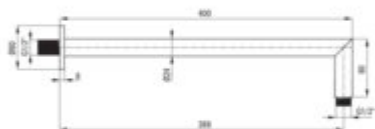

CASCADA

Shower spout, wall-mounted

Product code: NAC_045K

EAN: 5907650823636

Color: chrome

Warranty [years]: 2

Finish	chrome
Spout type	shower wall
Material	brass
Spout type	still
Range of shower/ bath spout [mm]	400
Spout length [mm]	400
Concealed mounting	yes