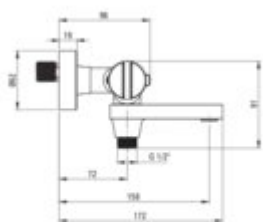

THERM

Bath mixer, thermostatic

Product code: BCH_D1BT

EAN: 5907650817482

Color: titanium

Warranty [years]: 7

Mixer

Finish	titanium
Material	brass
Mixer type	two-handle, thermostatic
Installation method	wall-mounted
Flow class [l/min]	A <= 15 (9.1 - 15)
Acoustic group [dB]	II (20 < x <= 30)
Check valves	yes

Mixer cartridge

Temperature lock	yes
------------------	-----

Spout

Spout type	foldable
Mixer spout range [mm]	153

Function switch

Switch type	spout integrated
-------------	------------------

Aerator

Aerator type	laminar, swivel
Aerator size	M24