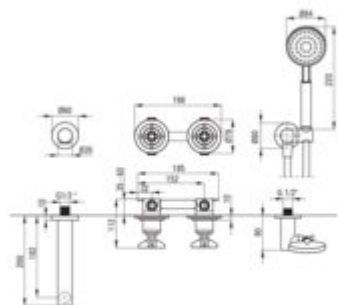

TEMISTO

Bath mixer, concealed

Product code: BQT_M18P

EAN: 5907650889779

Color: brass

Warranty [years]: 7

Mixer

| | |
|---------------------|---------------------|
| Finish | brass |
| Material | brass |
| Mixer type | mixer, two-handle |
| Installation method | concealed |
| Flow class [l/min] | S - 15.1-19.8 l/min |
| Acoustic group [dB] | I (x ≤ 20) |

Mixer cartridge

| | |
|------------------------|-------|
| Ceramic cartridge size | 35 mm |
| Cold start | no |

Spout

| | |
|------------|-------|
| Spout type | still |
| Material | brass |

Function switch

| | |
|-------------|--------------------|
| Switch type | ceramic mechanical |
|-------------|--------------------|

Hose

| | |
|-------------|----------------|
| Length [mm] | 1500 |
| Braid type | double braided |
| Anti-twist | 2 |

Hand shower

| | |
|---------------------|-----|
| Number of functions | 1 |
| Anti-calc | yes |

Features:

- Deante Design Studio Collection
- Design that connects the past with the future
- Hand-crafted elements
- Flush-mounted installation ensures the aesthetics of the bathroom
- The mixer body is made of the highest quality brass
- Anti-calc hand shower
- Adjustable shower hand angle
- Durable hose ends made of brass
- Anti-twist system, preventing the hose from twisting
- Dedicated cleaning agent, safe for cleaned surfaces