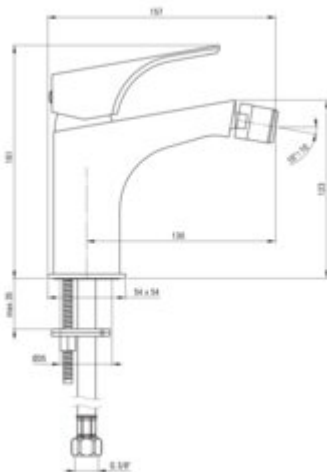

HIACYNT Bidet tap

Product code: BQH_030M

EAN: 5907650827337

Color: chrome

Warranty [years]: 7

Mixer

Finish	chrome
Material	brass
Mixer type	single-handle, mixer
Installation method	standing
Total mixer height [mm]	161
Flow class [l/min]	A <= 15 (9.1 - 15)
Acoustic group [dB]	I (x <= 20)

Mixer cartridge

Ceramic cartridge size	35 mm
------------------------	-------

Spout

Spout type	still
Mixer spout range [mm]	130
Material	brass

Aerator

Aerator type	honeycomb
Aerator size	M22

Connecting hose

Length [mm]	450
Installation thread	3/8"
Connection thread	M10

Features:

- Modern design with a hint of timelessness
- The mixer is equipped with a stream aerator
- The mixer body is made of the highest quality brass
- 45 cm connection hoses included
- Only the best materials, the quality of which has been confirmed by laboratory tests
- we recommend buying a universal plug in the color of the mixer
- Cleaning agent for fixtures in all colors available