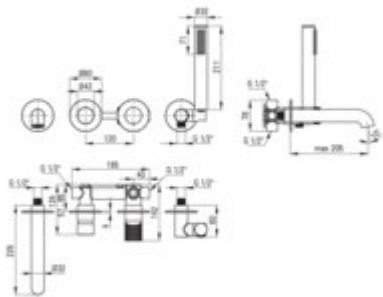

SILIA HEXA  
Bath mixer, 4-hole

**Product code:** BHS\_F18P  
**EAN:** 5907650886549  
**Color:** brushed steel  
**Warranty [years]:** 7

**Mixer**

Finish	steel
Material	brass
Mixer type	single-handle, mixer
Installation method	concealed
Total mixer height [mm]	226
Flow class [l/min]	A <= 15 (9.1 - 15)
Acoustic group [dB]	I (x <= 20)

**Mixer cartridge**

Ceramic cartridge size	35 mm
------------------------	-------

**Spout**

Spout type	still
Material	brass

**Function switch**

Switch type	click mechanical
-------------	------------------

**Aerator (NQS\_F81K)**

Aerator type	silicone, laminar
Aerator size	M24

**Aerator (XDCTOPC00)**

Aerator type	flat, swivel, silicone
Aerator size	M24

**Hose**

Length [mm]	1500
Anti-twist	1

**Hand shower**

Number of functions	1
Anti-calc	yes
Additional features	cool-out

**Features:**

- Deante Design Studio Collection
- Decorative lever - jewelry for your bathroom
- Noble form and timeless simplicity
- Mechanical ceramic Click type function switch
- Innovative and easy to maintain brushed steel coating
- Coating applied using the PVD method
- Flush-mounted installation ensures the aesthetics of the bathroom
- The faucet includes a concealed element
- Adjustable shower hand angle
- The mixer body is made of the highest quality brass
- Anti-calc hand shower
- Anti-twist system, preventing the hose from twisting
- Durable hose ends made of brass
- Silicone aerator for easy limescale removal
- Only the best materials, the quality of which has been confirmed by laboratory tests
- Cool-out hand shower
- Cleaning agent for fixtures in all colors available