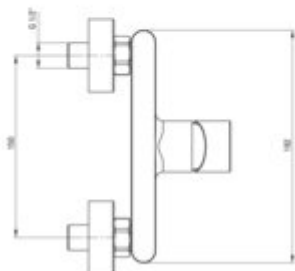

## Shower mixer, wall-mounted

Product code: BGA\_040M

EAN: 5908212053508

Color: chrome

Warranty [years]: 7

### Mixer

Finish	chrome
Material	brass
Mixer type	single-handle, mixer
Installation method	wall-mounted
Total mixer height [mm]	117
Flow class [l/min]	B <= 25.2 (19.9 - 25.2)
Acoustic group [dB]	I (x <= 20)
Check valves	yes

### Mixer cartridge

Ceramic cartridge size	35 mm
------------------------	-------