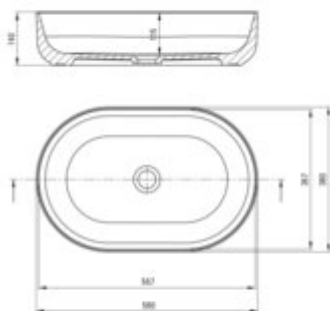

ROUND Ceramic washbasin, countertop

Product code: CGR_6U6S

EAN: 5907650862833

Color: white

Warranty [years]: 10

Material	ceramic
Installation method	countertop/standing
Width [mm]	580
Length [mm]	380
Height [mm]	140
Depth [mm]	115
Without overflow	yes

Features:

- Hard and durable ceramics does not lose its properties with long use
- Antibacterial coating, preventing the growth of microorganisms
- Only the best materials, the quality of which has been confirmed by laboratory tests
- Dedicated cleaning agent, safe for cleaned surfaces