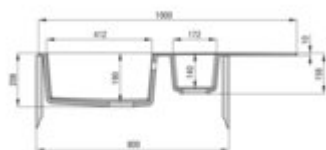

Product code: ZQE_A513

EAN: 5908212079959

Color: alabaster

Warranty [years]: 18

Sink

Finish	alabaster
Surface type	matte
Material	granite
Installation method	inset
Number of bowls	1.5
Minimum cabinet width [mm]	800
Width [mm]	500
Length [mm]	1000
Height [mm]	208
Bowl depth [mm]	190
2nd bowl depth [mm]	140
Cut-out Length [mm]	980
Cut-out Width [mm]	480
Reversible	yes
Equipped with accessories	yes
Drain diameter	3.5"
Number of holes	2

Sink waste kit

Finish	steel
Plug type	automatic, with a button, manual
Low siphon/ Space saver	yes
possibility to connect a dishwasher/ washing machine	yes

Features:

- Properties of Deante granite: resistance to impact, high temperature, discoloration, therm
- Longest, 18 years warranty
- The sink is equipped with fittings with a connection to the dishwasher
- Hydrophobic properties repel water molecules
- The exceptionally spacious and deep bowl will even accommodate trays taken out of the oven
- Additional multi-functional small compartment - e.g. for rinsing vegetables and fruits or
- Reversible sink - possibility to install the bowl on the left or the right side
- Dedicated cleaning agent, safe for cleaned surfaces
- Space-saving siphon which facilitates e.g. sorting waste
- Possibility to purchase a drainer that perfectly fits this model
- The finish enriched with silver ions adds antiseptic properties
- Automatic plug activated with a CLICK button