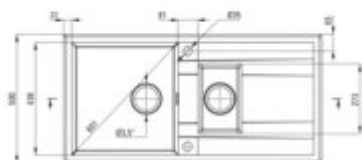

Product code: ZQE_A513

EAN: 5908212079959

Color: alabaster

Warranty [years]: 18

Sink

Finish	alabaster
Surface type	matte
Material	granite
Installation method	inset
Number of bowls	1.5
Minimum cabinet width [mm]	800
Width [mm]	500
Length [mm]	1000
Height [mm]	208
Bowl depth [mm]	190
2nd bowl depth [mm]	140
Cut-out Length [mm]	980
Cut-out Width [mm]	480
Reversible	yes
Equipped with accessories	yes
Drain diameter	3.5"
Number of holes	2

Sink waste kit

Finish	steel
Plug type	automatic, with a button, manual
Low siphon/ Space saver	yes
possibility to connect a dishwasher/ washing machine	yes

Features:

- Properties of Deante granite: resistance to impact, high temperature, discoloration, therm
- Longest, 18 years warranty
- The sink is equipped with fittings with a connection to the dishwasher
- Hydrophobic properties repel water molecules
- The exceptionally spacious and deep bowl will even accommodate trays taken out of the oven
- Additional multi-functional small compartment - e.g. for rinsing vegetables and fruits or
- Reversible sink - possibility to install the bowl on the left or the right side
- Dedicated cleaning agent, safe for cleaned surfaces
- Space-saving siphon which facilitates e.g. sorting waste
- Possibility to purchase a drainer that perfectly fits this model
- The finish enriched with silver ions adds antiseptic properties
- Automatic plug activated with a CLICK button