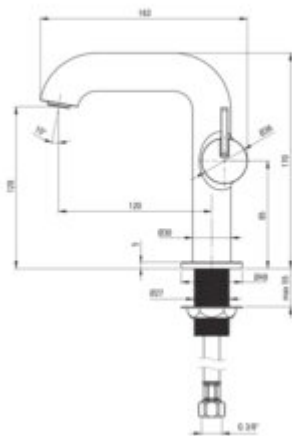

SILIA

Washbasin tap, with rectangular spout

Product code: BQS_N24M
EAN: 5907650818120
Color: nero
Warranty [years]: 7

Mixer

Finish	nero
Material	brass
Mixer type	single-handle, mixer
Installation method	standing
Total mixer height [mm]	170
Flow class [l/min]	Z - 4-9 l/min
Acoustic group [dB]	I (x <= 20)

Mixer cartridge

Ceramic cartridge size	25 mm
------------------------	-------

Spout

Mixer spout range [mm]	120
Material	brass

Aerator

Aerator type	flat, swivel, honeycomb
Aerator size	M24

Connecting hose

Length [mm]	450
Installation thread	3/8"
Connection thread	M10

Features:

- Deante Design Studio Collection
- Noble form and timeless simplicity
- Innovative, durable and easy to clean Nero coating
- The mixer is equipped with a stream aerator
- The mixer body is made of the highest quality brass
- The mounting sleeve facilitates the installation of the mixer
- The movable aerator allows you to direct the water stream
- 45 cm connection hoses included
- Only the best materials, the quality of which has been confirmed by laboratory tests
- Z flow class (4-9 l/min) allowing for water consumption reduction
- The lever on the side makes it easier to keep the spout clean
- Cleaning agent for fixtures in all colors available