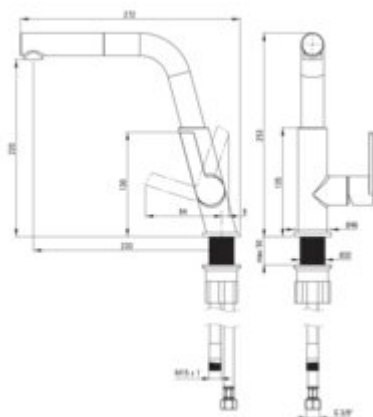

SILIA Kitchen tap

Product code: BQS_D73M

EAN: 5907650821212

Color: titanium

Warranty [years]: 7

Mixer

Finish	titanium
Material	brass
Mixer type	single-handle, mixer
Installation method	standing
Total mixer height [mm]	253
Flow class [l/min]	Z - 4-9 l/min
Acoustic group [dB]	II (20 < x <= 30)
Check valves	yes

Mixer cartridge

Ceramic cartridge size	25 mm
------------------------	-------

Spout

Spout type	pull-out, swivel
Mixer spout range [mm]	233

Aerator

Aerator type	swivel
Aerator size	M18.5

Connecting hose

Length [mm]	450
Installation thread	3/8"
Connection thread	M8

Hose

Length [mm]	1500
Braid type	single-braided

Hand shower

Number of functions	1
---------------------	---

Features:

- The mixer body is made of the highest quality brass
- The mixer is equipped with a stream aerator
- The movable aerator allows you to direct the water stream
- The mixer with functional pull-out spout
- Innovative, durable and easy to clean Titanium coating
- Only the best materials, the quality of which has been confirmed by laboratory tests
- 45 cm connection hoses included
- Z flow class (4-9 l/min) allowing for water consumption reduction
- The mixer is equipped with non-return valves so that the mixed water does not flow back in
- The mounting sleeve facilitates the installation of the mixer
- Cleaning agent for fixtures in all colors available
- Deante Design Studio Collection