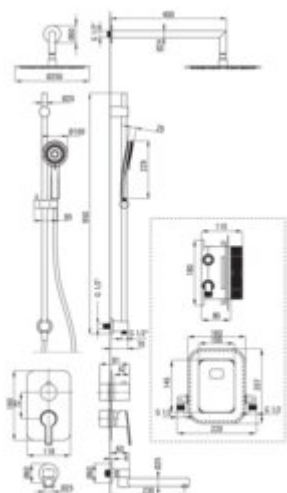

ARNIKA

Concealed shower set, with mixer BOX

Product code: BXYWNQAM

EAN: 5907650859635

Color: nero

Warranty [years]: 7

Mixer (BXY_NQAM)

Mixer type	Concealed BOX, mixer
Installation method	concealed

Mixer (BXY_X44M)

Mixer type	Concealed BOX, mixer
Installation method	concealed
Flow class [l/min]	B ≤ 25.2 (19.9 - 25.2)
Acoustic group [dB]	I (x ≤ 20)

Spout

Spout type	foldable
Range of shower/ bath spout [mm]	230

Shower overhead

Shape	round
Material	steel 304
Diameter [mm]	250
Anti-calc	yes
Stream type	rain
Quick response time for turning the water on and off	yes

Hose

Length [mm]	1500
Braid material	PVC
Anti-twist	2