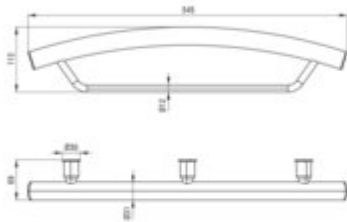

VITAL

Wall-mounted grab bar, place for a towel

Product code: NIV_041H

EAN: 5908212057841

Color: steel

Warranty [years]: 2

Finish	steel
Surface type	polished
Material	steel 304
Height [mm]	112
Width [mm]	545
Depth [mm]	69
Load [kg]	150
Multifunctional product	yes

Features:

- Maximum load capacity 150 kg
- Only the best materials, the quality of which has been confirmed by laboratory tests
- A dual-purpose product that is more than just a wall railing
- Safety
- Maximum load capacity 150 kg
- Easy to keep clean
- Dedicated cleaning agent, safe for cleaned surfaces