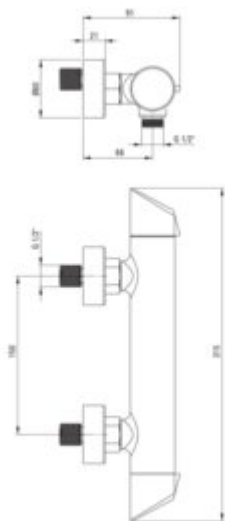

ARNIKA

Shower mixer, wall-mounted

Product code: BQA_R40M

EAN: 5907650833352

Color: brushed gold

Warranty [years]: 7

Mixer

Finish	brushed gold
Material	brass
Mixer type	two-handle, mixer
Installation method	wall-mounted
Total mixer height [mm]	91
Flow class [l/min]	S - 15.1-19.8 l/min
Acoustic group [dB]	I (x ≤ 20)
Check valves	yes

Mixer cartridge

Ceramic cartridge size	35 mm
------------------------	-------

Features:

- Design full of beauty and harmony
- The variety of colours gives many arrangement possibilities
- Innovative and easy to maintain brushed gold coating
- The mixer body is made of the highest quality brass
- The mixer is equipped with non-return valves so that the mixed water does not flow back in
- Only the best materials, the quality of which has been confirmed by laboratory tests
- Cleaning agent for fixtures in all colors available
- Coating applied using the PVD method
- Deante Design Studio Collection