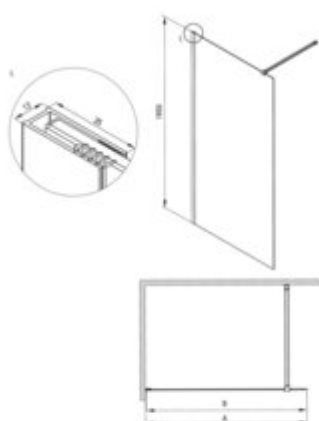

PRIZMA

Shower wall, walk-in

Product code: KTJ_C37P
EAN: 5907650899051
Color: brushed bronze
Warranty [years]: 5

Finish	brushed bronze
Width [mm]	700
Height [mm]	1950
Glass finish	transparent
Glass thickness [mm]	6
Active cover	yes
Side dimension [mm]	680
Reversible doors	yes
Installation without shower tray	yes possible

Features:

- Safe and durable tempered glass
- Hydrophobic Active-Cover coating that makes it easier for water to run off the glass
- Dedicated to Active Cover surfaces
- The railings give the structure rigidity
- Only the best materials, the quality of which has been confirmed by laboratory tests
- Free combination of elements
- Can be combined with a second sliding wall and the Prizma walk-in shower wall
- Possibility to install the cabin without a shower tray, directly on the tiles
- Reversible door that allows the cabin to be mounted on the right or left side
- Resistance to impacts, chemicals and stains in accordance with PN-EN 14428+A1:2008 norm, c
- Possibility of mounting the cabin directly on tiles or on Correo granite (KQR) and Kerria Plus acrylic (KTS) shower trays