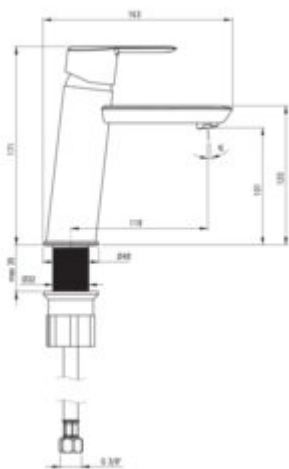

### Mixer

Finish	chrome
Material	brass
Mixer type	single-handle, mixer
Installation method	standing
Total mixer height [mm]	171
Flow class [l/min]	Z - 4-9 l/min
Acoustic group [dB]	I (x <= 20)

### Mixer cartridge

Ceramic cartridge size	35 mm
------------------------	-------

### Spout

Mixer spout range [mm]	118
Material	brass

### Connecting hose

Length [mm]	450
Installation thread	3/8"
Connection thread	M10