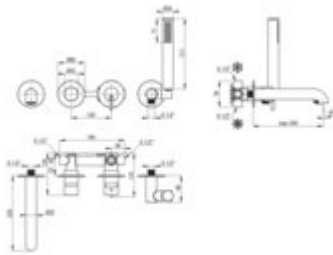

SILIA

Bath mixer, 4-hole

Product code: BQS_D18P

EAN: 5907650827009

Color: titanium

Warranty [years]: 7

Mixer

Finish	titanium
Material	brass
Mixer type	single-handle, mixer
Installation method	concealed
Total mixer height [mm]	226
Flow class [l/min]	A <= 15 (9.1 - 15)
Acoustic group [dB]	I (x <= 20)

Mixer cartridge

Ceramic cartridge size	35 mm
------------------------	-------

Spout

Spout type	still
Material	brass

Function switch

Switch type	click mechanical
-------------	------------------

Aerator (NQS_D81K)

Aerator type	silicone, laminar
Aerator size	M24

Aerator (XDCTOPC00)

Aerator type	flat, swivel, silicone
Aerator size	M24

Hose

Length [mm]	1500
Anti-twist	1

Hand shower

Number of functions	1
Anti-calc	yes
Additional features	cool-out