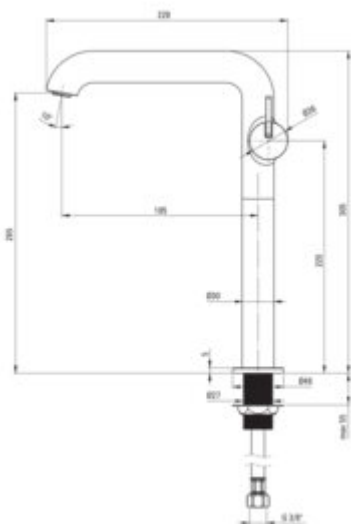

SILIA

Washbasin tap, tall

Product code: BQS_D24K

EAN: 5907650818212

Color: titanium

Warranty [years]: 7

Mixer

| | |
|-------------------------|----------------------|
| Finish | titanium |
| Material | brass |
| Mixer type | single-handle, mixer |
| Installation method | standing |
| Total mixer height [mm] | 305 |
| Flow class [l/min] | Z - 4-9 l/min |
| Acoustic group [dB] | I (x <= 20) |

Mixer cartridge

| | |
|------------------------|-------|
| Ceramic cartridge size | 25 mm |
|------------------------|-------|

Spout

| | |
|------------------------|-------|
| Spout type | still |
| Mixer spout range [mm] | 185 |
| Material | brass |

Aerator

| | |
|--------------|-------------------------|
| Aerator type | flat, swivel, honeycomb |
| Aerator size | M24 |

Connecting hose

| | |
|---------------------|------|
| Length [mm] | 450 |
| Installation thread | 3/8" |
| Connection thread | M10 |

Features:

- Deante Design Studio Collection
- Noble form and timeless simplicity
- 45 cm connection hoses included
- Innovative, durable and easy to clean Titanium coating
- The mixer body is made of the highest quality brass
- The mounting sleeve facilitates the installation of the mixer
- The movable aerator allows you to direct the water stream
- Only the best materials, the quality of which has been confirmed by laboratory tests
- The mixer is equipped with a stream aerator
- Z flow class (4-9 l/min) allowing for water consumption reduction
- The lever on the side makes it easier to keep the spout clean
- Cleaning agent for fixtures in all colors available