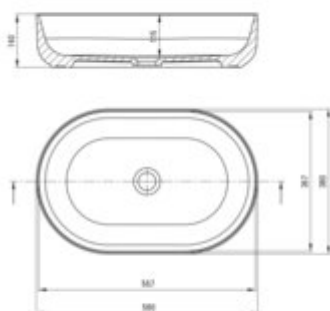

ROUND Ceramic washbasin, countertop

Product code: CGR_AU6S

EAN: 5908212040621

Color: matte white

Warranty [years]: 10

Finish	white
Material	ceramic
Installation method	countertop/standing
Width [mm]	580
Length [mm]	380
Height [mm]	140
Depth [mm]	115
Without overflow	yes

Features:

- •
- Hard and durable ceramics does not lose its properties with long use
- Only the best materials, the quality of which has been confirmed by laboratory tests
- Dedicated cleaning agent, safe for cleaned surfaces