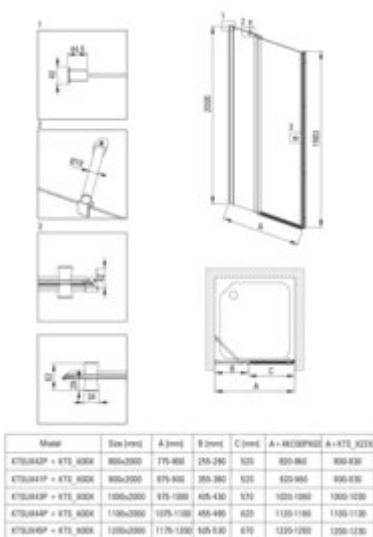

KERRIA PLUS Shower doors

Product code: KTSU042P
EAN: 5907650819882
Color: chrome
Warranty [years]: 5

Shower door

Finish	chrome
Width [mm]	800
Height [mm]	2000
Glass finish	transparent
Glass thickness [mm]	6
Active cover	yes
installation	to be completed with KTC doors , to be completed with KTS walk-in
Railing length [mm]	220
Masking of assembly elements	yes
Profiles levelling the curvature of the walls	yes
rails	adjustable stiffening the cabin
Holders	with safety
Tempered glass TOTAL WHITE	yes
Reversible doors	yes
Silent closing	yes
Installation without shower tray	yes possible
Lifting hinges	yes

Showe cabin

Side dimension [mm]	800
---------------------	-----

Features:

- Important! For recessed installation, be sure to buy the appropriate KTS_N00X or KTS_000X
- Active Cover coating
- TOTALWHITE transparent glass
- Profiles leveling the curvature of the walls
- Covering of assembly elements
- Possibility to install the cabin without a shower tray, directly on the tiles
- Dedicated cleaning agent, safe for cleaned surfaces
- Dedicated to Active Cover surfaces
- Reversible door that allows the cabin to be mounted on the right or left side
- The profile system makes it possible to reduce the curvature of the walls
- Hydrophobic Active-Cover coating that makes it easier for water to run off the glass
- Safe and durable tempered glass
- Only the best materials, the quality of which has been confirmed by laboratory tests
- Resistance to impacts, chemicals and stains in accordance with PN-EN 14428+A1:2008 norm, c
- The railings give the structure rigidity