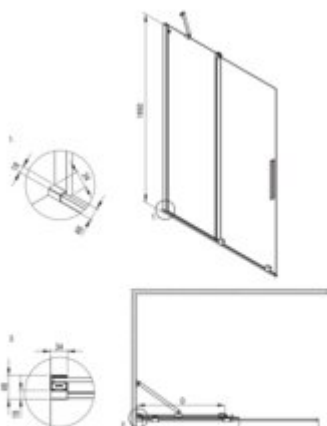

PRIZMA
Shower cabin, square

Product code: KPNDP08P08

EAN: 5907650899785

Color: titanium

Warranty [years]: 5

Model	Type	A (mm)	B (mm)	C (mm)	D (mm)
WTJ K388	800x1950	790-800	310	625	570
WTJ K388	900x1950	880-900	360	675	620
WTJ K326	1200x1950	1180-1200	410	725	670
WTJ K326	1200x1950	1180-1200	510	825	770
WTJ K348	1400x1950	1380-1400	510	725	670

Showe cabin

Finish	titanium
Width [mm]	800
Height [mm]	1950
Glass finish	transparent
Glass thickness [mm]	6
Active cover	yes
Side dimension [mm]	800
Railings	short to perpendicular wall/long to parallel wall
Reversible doors	yes
Installation without shower tray possible	yes
Possibility to install a railing to a perpendicular wall	yes