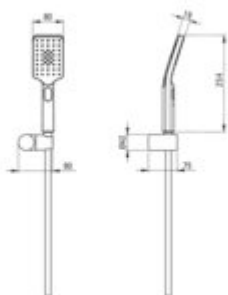

BLUR

Shower set, with fixed bracket

Product code: NGA_D41K

EAN: 5907650880424

Color: titanium

Warranty [years]: 2

Hand shower holder

Finish	titanium
Shape	round
Material	ABS
installation	wall-mounted
Hand shower angle adjustment	yes

Hose

Finish	titanium
Length [mm]	1500
Braid material	PVC
Tip material	brass
end at the faucet - type	conical
Dimension	1/2"
end at the shower hand - type	conical
Dimension	1/2"
Water flow reduction [l/min]	6
Anti-twist	1

Shower set

Finish	titanium
Point holder	yes
Material	ABS
Flow class [l/min]	12 ≤ A < 15 (12 - 14.9)

Hand shower

Finish	titanium
Number of functions	3
Shape	rectangular
Anti-calc	yes
Material	ABS
Stream type	rain, mixed, mist
Flow class [l/min]	12 ≤ A < 15 (12 - 14.9)
Connection thread 1/2"	yes