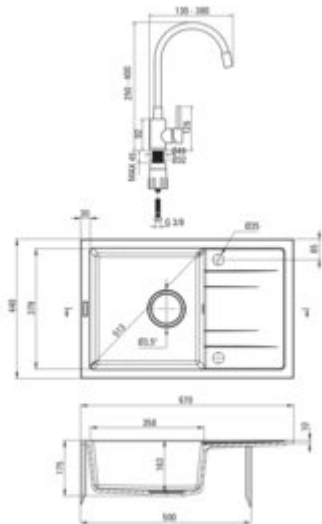

CORIO

Granite sink with tap, 1-bowl with drainer

deante

Product code: ZRCPG113

EAN: 5907650884361

Color: metallic graphite

Warranty [years]: 18

Sink

Finish	metallic graphite
Surface type	matte
Material	granite
Installation method	inset
Number of bowls	1
Minimum cabinet width [mm]	500
Width [mm]	440
Length [mm]	670
Height [mm]	175
Bowl depth [mm]	163
Cut-out Length [mm]	650
Cut-out Width [mm]	420
Reversible	yes
Equipped with accessories	yes
Drain diameter	3.5"
Number of holes	2
Antibacterial	yes
Hydrophobicity	yes

Sink waste kit

Finish	nero
Plug type	manual
Low siphon/ Space saver	yes
possibility to connect a dishwasher/ washing machine	yes

Mixer

Finish	nero
Mixer type	single-handle, mixer
Installation method	standing
Flow class [l/min]	A <= 15 (9.1 - 15)
Acoustic group [dB]	I (x <= 20)

Mixer cartridge

Ceramic cartridge size	35 mm

Spout

Spout type	elastic
Mixer spout range [mm]	380

Aerator

Aerator type	honeycomb
Aerator size	M22

Connecting hose

Length [mm]	600
Installation thread	3/8"
Connection thread	M10

Features:

- The mixer is equipped with a stream aerator
- The mounting sleeve facilitates the installation of the mixer
- 45 cm connection hoses included
- Innovative, durable and easy to clean Nero coating
- Equipment with the possibility of connecting a washing machine or dishwasher