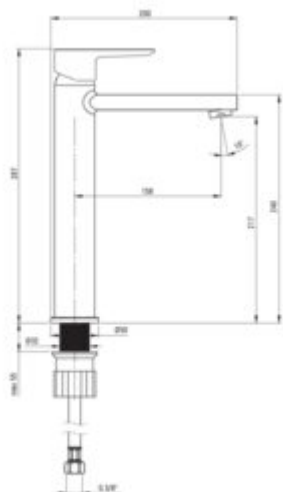

LAVO

Washbasin tap, tall

Product code: BUV_020K

EAN: 5907650859277

Color: chrome

Warranty [years]: 7

Mixer

Finish	chrome
Material	brass
Mixer type	single-handle, mixer
Installation method	standing
Total mixer height [mm]	297
Flow class [l/min]	A <= 15 (9.1 - 15)
Acoustic group [dB]	II (20 < x <= 30)

Mixer cartridge

Ceramic cartridge size	35 mm
------------------------	-------

Spout

Material	brass
----------	-------

Aerator

Aerator type	honeycomb
Aerator size	M24

Connecting hose

Length [mm]	450
Installation thread	3/8"
Connection thread	M10

Features:

- 45 cm connection hoses included
- The mixer is equipped with a stream aerator
- The mixer body is made of the highest quality brass
- Only the best materials, the quality of which has been confirmed by laboratory tests
- Cleaning agent for fixtures in all colors available