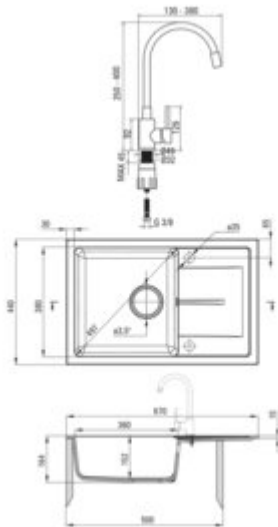

### Sink

Finish	graphite
Surface type	matte
Material	granite
Installation method	inset
Number of bowls	1
Minimum cabinet width [mm]	500
Width [mm]	440
Length [mm]	670
Height [mm]	164
Bowl depth [mm]	152
Cut-out Length [mm]	650
Cut-out Width [mm]	420
Reversible	yes
Equipped with accessories	yes
Drain diameter	3.5"
Number of holes	2
Hydrophobicity	yes

### Mixer cartridge

Ceramic cartridge size	35 mm
------------------------	-------

### Spout

Spout type	elastic
Mixer spout range [mm]	380

### Connecting hose

Length [mm]	600
Installation thread	3/8"
Connection thread	M10