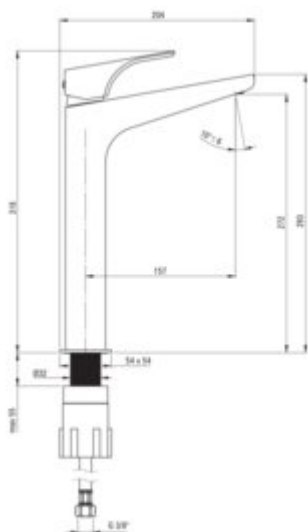

HIACYNT Washbasin tap, tall

Product code: BQH_020N

EAN: 5907650811053

Color: chrome

Warranty [years]: 7

Mixer

Finish	chrome
Material	brass
Mixer type	single-handle, mixer
Installation method	standing
Total mixer height [mm]	318
Flow class [l/min]	Z - 4-9 l/min
Acoustic group [dB]	I (x <= 20)

Mixer cartridge

Ceramic cartridge size	35 mm
------------------------	-------

Spout

Spout type	still
Mixer spout range [mm]	157
Material	brass

Aerator

Aerator type	honeycomb, swivel
Aerator size	M24
Water flow reduction	missing

Connecting hose

Length [mm]	450
Installation thread	3/8"
Connection thread	M10

Features:

- Modern design with a hint of timelessness
- The mixer body is made of the highest quality brass
- The mixer is equipped with a stream aerator
- The movable aerator allows you to direct the water stream
- The mounting sleeve facilitates the installation of the mixer
- 45 cm connection hoses included
- Z flow class (4-9 l/min) allowing for water consumption reduction
- Only the best materials, the quality of which has been confirmed by laboratory tests
- Cleaning agent for fixtures in all colors available