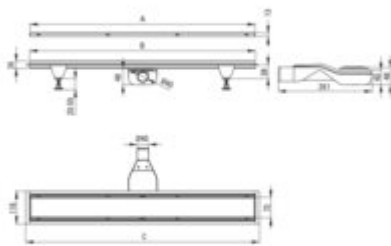

# Linear drain, floor

**Product code:** KOS\_R10D

**EAN:** 5907650868484

**Color:** brushed gold

**Warranty [years]:** 10

Model	A [mm]	B [mm]	C [mm]
KOS-0860	800	600	600
KOS-0970	900	700	700
KOS-0990	990	690	690
KOS-1000	1000	690	690
KOS-1000	1000	1000	1000

Length [mm]	1000
Material	stainless steel
Siphon flow [L/min]	36
Siphon 360 degrees	yes
Siphon included	yes
Siphon cleaned from the top	yes
Connection diameter [mm]	50
adjustable feet included	yes
Reversible drain	yes
Waterproofing mat	yes

## Features:

- The drain is made of high quality stainless steel
- The set includes feet for easy leveling and a hook for removing the grate
- Easy to clean siphon
- Only the best materials, the quality of which has been confirmed by laboratory tests
- Hygienic certificate of the National Institute of Hygiene confirming the product's compliance
- Possibility to choose installation method
- Dedicated cleaning agent, safe for cleaned surfaces
- Insert wet/dry - effective barrier against sewage odors