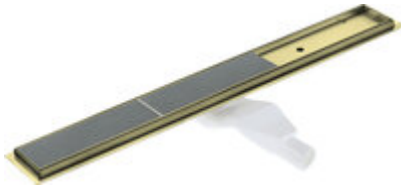

# Linear drain, floor

**Product code:** KOS\_R10D

**EAN:** 5907650868484

**Color:** brushed gold

**Warranty [years]:** 10

Model	A [mm]	B [mm]	C [mm]
KOS-0860	800	600	600
KOS-0970	900	700	700
KOS-0990	990	690	690
KOS-1000	1000	690	690
KOS-1000	1000	1000	1000

Length [mm]	1000
Material	stainless steel
Siphon flow [L/min]	36
Siphon 360 degrees	yes
Siphon included	yes
Siphon cleaned from the top	yes
Connection diameter [mm]	50
adjustable feet included	yes
Reversible drain	yes
Waterproofing mat	yes

## Features:

- The drain is made of high quality stainless steel
- The set includes feet for easy leveling and a hook for removing the grate
- Easy to clean siphon
- Only the best materials, the quality of which has been confirmed by laboratory tests
- Hygienic certificate of the National Institute of Hygiene confirming the product's compliance
- Possibility to choose installation method
- Dedicated cleaning agent, safe for cleaned surfaces
- Insert wet/dry - effective barrier against sewage odors