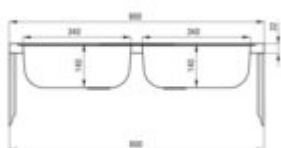

## Steel sink, 2-bowl

Product code: ZM5\_3200

EAN: 5907650845799

Color: décor

Warranty [years]: 2

### Sink

Finish	décor
Surface type	décor
Material	steel 201
Installation method	lay-on
Number of bowls	2
Minimum cabinet width [mm]	800
Width [mm]	500
Length [mm]	800
Height [mm]	140
Bowl depth [mm]	140
2nd bowl depth [mm]	140
Reversible	no
Equipped with accessories	yes
Drain diameter	2"