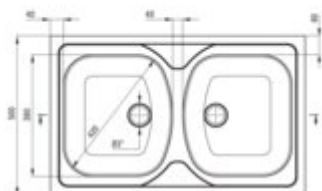

### Sink

Finish	décor
Surface type	décor
Material	steel 201
Installation method	lay-on
Number of bowls	2
Minimum cabinet width [mm]	800
Width [mm]	500
Length [mm]	800
Height [mm]	140
Bowl depth [mm]	140
2nd bowl depth [mm]	140
Reversible	no
Equipped with accessories	yes
Drain diameter	2"