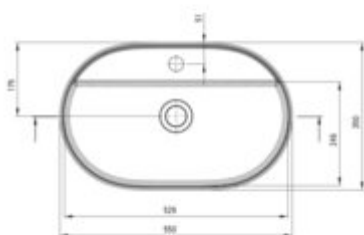

SILIA

Granite washbasin, countertop

Product code: CQS_AU6B

EAN: 5907650865506

Color: alabaster

Warranty [years]: 10

Finish	alabaster
Material	granite
Installation method	countertop/standing
Width [mm]	350
Length [mm]	550
Height [mm]	125
Depth [mm]	100
Hole for the tap	yes
Antibacterial	yes
Hydrophobicity	yes
Without overflow	yes

Features:

- Deante Design Studio Collection
- Only the best materials, the quality of which has been confirmed by laboratory tests
- Properties of Deante granite: resistance to impact, high temperature, discoloration, therm
- Hydrophobic properties repel water molecules
- The finish enriched with silver ions adds antiseptic properties
- Cleaning agent for fixtures in all colors available