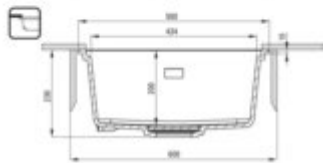

MOMI Granite sink, 1-bowl

Product code: ZKM_S10A

EAN: 5907650831204

Color: metallic grey

Warranty [years]: 18

Sink

Finish	metallic grey
Surface type	matte
Material	granite
Installation method	inset, undermount
Number of bowls	1
Minimum cabinet width [mm]	600
Width [mm]	450
Length [mm]	500
Height [mm]	230
Bowl depth [mm]	200
Cut-out Length [mm]	480
Cut-out Width [mm]	430
Cut-out Length [mm]	460
Cut-out Width [mm]	410
Reversible	yes
Equipped with accessories	yes
Drain diameter	3.5"
Additional features	drain cover included, cutting board included

Sink waste kit

Finish	steel
Plug type	manual
Low siphon/ Space saver	yes
possibility to connect a dishwasher/ washing machine	yes

Features:

- Deante Design Studio Collection
- Harmonious design
- Deep bowl
- Under-mounting possible
- ATTENTION! Before cutting a hole in the tabletop to install the sink, take into account th
- Granite drain cover
- Chopping board included
- Properties of Deante granite: resistance to impact, high temperature, discoloration, therm
- Hydrophobic properties repel water molecules
- The finish enriched with silver ions adds antiseptic properties
- Space-saving siphon which facilitates e.g. sorting waste
- Dedicated cleaning agent, safe for cleaned surfaces