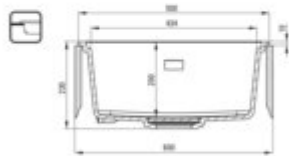

MOMI Granite sink, 1-bowl

Product code: ZKM_S10A

EAN: 5907650831204

Color: metallic grey

Warranty [years]: 18

Sink

Finish	metallic grey
Surface type	matte
Material	granite
Installation method	inset, undermount
Number of bowls	1
Minimum cabinet width [mm]	600
Width [mm]	450
Length [mm]	500
Height [mm]	230
Bowl depth [mm]	200
Cut-out Length [mm]	480
Cut-out Width [mm]	430
Cut-out Length [mm]	460
Cut-out Width [mm]	410
Reversible	yes
Equipped with accessories	yes
Drain diameter	3.5"
Additional features	drain cover included, cutting board included

Sink waste kit

Finish	steel
Plug type	manual
Low siphon/ Space saver	yes
possibility to connect a dishwasher/ washing machine	yes

Features:

- Deante Design Studio Collection
- Harmonious design
- Deep bowl
- Under-mounting possible
- ATTENTION! Before cutting a hole in the tabletop to install the sink, take into account th
- Granite drain cover
- Chopping board included
- Properties of Deante granite: resistance to impact, high temperature, discoloration, therm
- Hydrophobic properties repel water molecules
- The finish enriched with silver ions adds antiseptic properties
- Space-saving siphon which facilitates e.g. sorting waste
- Dedicated cleaning agent, safe for cleaned surfaces