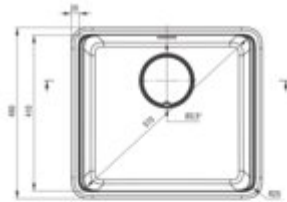

MOMI Granite sink, 1-bowl

Product code: ZKM_S10A

EAN: 5907650831204

Color: metallic grey

Warranty [years]: 18

Sink

Finish	metallic grey
Surface type	matte
Material	granite
Installation method	inset, undermount
Number of bowls	1
Minimum cabinet width [mm]	600
Width [mm]	450
Length [mm]	500
Height [mm]	230
Bowl depth [mm]	200
Cut-out Length [mm]	480
Cut-out Width [mm]	430
Cut-out Length [mm]	460
Cut-out Width [mm]	410
Reversible	yes
Equipped with accessories	yes
Drain diameter	3.5"
Additional features	drain cover included, cutting board included

Sink waste kit

Finish	steel
Plug type	manual
Low siphon/ Space saver	yes
possibility to connect a dishwasher/ washing machine	yes

Features:

- Deante Design Studio Collection
- Harmonious design
- Deep bowl
- Under-mounting possible
- ATTENTION! Before cutting a hole in the tabletop to install the sink, take into account th
- Granite drain cover
- Chopping board included
- Properties of Deante granite: resistance to impact, high temperature, discoloration, therm
- Hydrophobic properties repel water molecules
- The finish enriched with silver ions adds antiseptic properties
- Space-saving siphon which facilitates e.g. sorting waste
- Dedicated cleaning agent, safe for cleaned surfaces