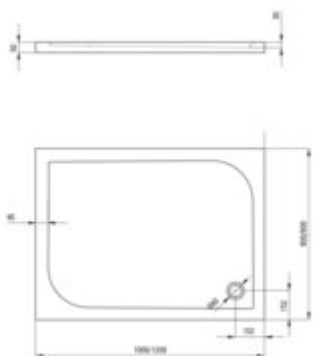

CUBIC

Acrylic shower tray, rectangular

Product code: KTK_045B

EAN: 5908212053287

Color: white

Warranty [years]: 2

Finish	white
Material	acrylic
Shape	rectangular
Width [mm]	900
Length [mm]	1000
Height [mm]	50
Depth [mm]	30
Installation method	directly on the spout, on the construction material support, on the floor level
Drain diameter	90

Features:

- Durable acrylic material that maintains its shine and color
- For installation at floor level, directly on the screed or supported by construction mater
- Dedicated cleaning agent, safe for cleaned surfaces
- Hygienic certificate of the National Institute of Hygiene confirming the product's complia
- Only the best materials, the quality of which has been confirmed by laboratory tests
- Warning! The NHC_029C siphon fits this shower tray
- Warning! The NHC_029D siphon fits this shower tray