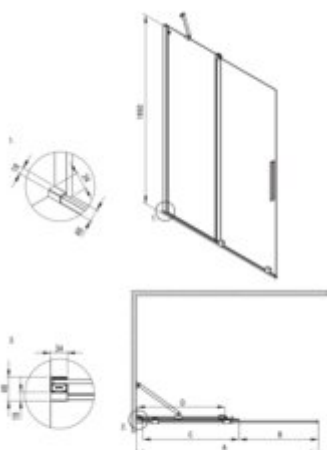

**PRIZMA**  
Shower cabin, rectangular

**Product code:** KPNRP14S07

**EAN:** 5907650899891

**Color:** brushed gold

**Warranty [years]:** 5

Model	Size	A (mm)	B (mm)	C (mm)	D (mm)
KTJ K38R	800x1950	790-800	310	420	370
KTJ K39R	900x1950	890-900	360	470	420
KTJ K30R	1000x1950	990-1000	410	520	470
KTJ K32R	1200x1950	1190-1200	510	620	570
KTJ K34R	1400x1950	1390-1400	610	720	670

**Showe cabin (KTJ\_R34R)**

Finish	brushed gold
Width [mm]	1400
Height [mm]	1950
Glass finish	transparent
Glass thickness [mm]	6
Active cover	yes
Side dimension [mm]	1400
Railings	short to perpendicular wall/long to parallel wall
Reversible doors	yes
Installation without shower tray possible	yes
Possibility to install a railing to a perpendicular wall	yes

**Showe cabin (KTJ\_R37P)**

Finish	brushed gold
Width [mm]	700
Height [mm]	1950
Glass finish	transparent
Glass thickness [mm]	6
Active cover	yes
Side dimension [mm]	680
Reversible doors	yes
Installation without shower tray possible	yes