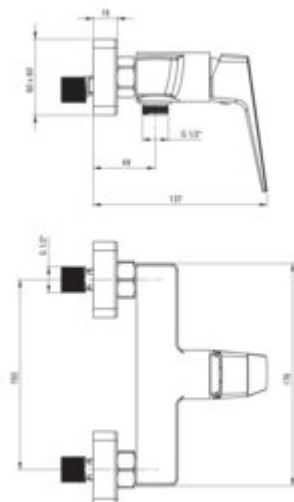

## Shower mixer, wall-mounted

Product code: BQL\_A40M

EAN: 5907650897934

Color: bianco

Warranty [years]: 7

### Mixer

Finish	bianco
Material	brass
Mixer type	single-handle, mixer
Installation method	wall-mounted
Total mixer height [mm]	138
Flow class [l/min]	A <= 15 (9.1 - 15)
Acoustic group [dB]	II (20 < x <= 30)