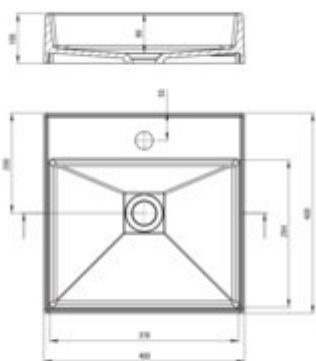

CORREO
Granite washbasin, countertop

Product code: CQR_TU4S

EAN: 5907650826828

Color: anthracite metallic

Warranty [years]: 10

Finish	anthracite metallic
Material	granite
Installation method	countertop/standing
Width [mm]	400
Length [mm]	400
Height [mm]	100
Depth [mm]	80
Pre-drilled tap holes	1
Antibacterial	yes
Hydrophobicity	yes
Without overflow	yes

Features:

- The finish enriched with silver ions adds antiseptic properties
- Properties of Deante granite: resistance to impact, high temperature, discoloration, therm
- Hydrophobic properties repel water molecules
- Dedicated cleaning agent, safe for cleaned surfaces
- The finish enriched with silver ions adds antiseptic properties