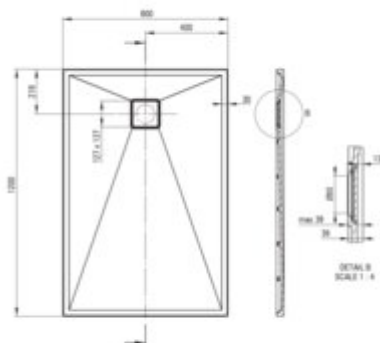

CORREO

Granite shower tray, rectangular

Product code: KQR_544B

EAN: 5907650812616

Color: beige

Warranty [years]: 10

Material	granite
Shape	rectangular
Width [mm]	800
Length [mm]	1200
Height [mm]	36
Installation method	directly on the spout, on the construction material support, on the floor level
Drain diameter	90
possibility to cut to size	yes
Hydrophobicity	yes

Features:

- Dedicated cleaning agent, safe for cleaned surfaces
- Anti-slip properties of granite shower trays
- The finish enriched with silver ions adds antiseptic properties
- Properties of Deante granite: resistance to impact, high temperature, discoloration, therm
- Hydrophobic properties repel water molecules
- For installation at floor level, directly on the screed or supported by construction mater
- Possibility of cutting the granite shower tray
- Warning! The NHC_029D siphon fits this shower tray
- Warning! The NHC_029C siphon fits this shower tray
- Only the best materials, the quality of which has been confirmed by laboratory tests