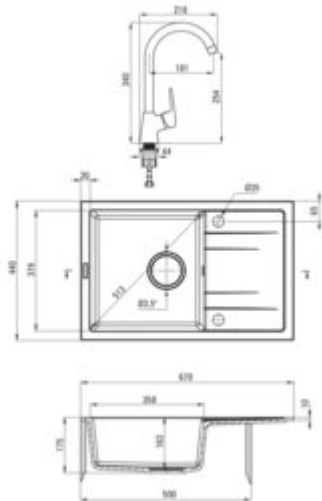

CORIO

Granite sink with tap, 1-bowl with drainer

deante

Product code: ZRCB2113

EAN: 5907650812319

Color: graphite

Warranty [years]: 18

Sink

Finish	graphite
Surface type	matte
Material	granite
Installation method	inset
Number of bowls	1
Minimum cabinet width [mm]	500
Width [mm]	440
Length [mm]	670
Height [mm]	175
Bowl depth [mm]	163
Cut-out Length [mm]	650
Cut-out Width [mm]	420
Reversible	yes
Equipped with accessories	yes
Drain diameter	3.5"
Number of holes	2
Hydrophobicity	yes

Mixer

Finish	nero
Mixer type	mixer, single-handle
Installation method	standing
Flow class [l/min]	S - 15.1-19.8 l/min
Acoustic group [dB]	II (20 < x <= 30)

Mixer cartridge

Ceramic cartridge size	35 mm

Spout

Spout type	swivel

Aerator

Aerator type	honeycomb
Aerator size	M22

Connecting hose

Length [mm]	350
Installation thread	3/8"
Connection thread	M10

Features:

- Properties of Deante granite: resistance to impact, high temperature, discoloration, therm
- The sink is equipped with fittings with a connection to the dishwasher
- Hydrophobic properties repel water molecules
- Dedicated cleaning agent, safe for cleaned surfaces
- 45 cm connection hoses included
- The mixer is equipped with a stream aerator
- Innovative, durable and easy to clean Nero coating
- Longest, 18 years warranty
- Space-saving siphon which facilitates e.g. sorting waste
- Reversible sink - possibility to install the bowl on the left or the right side
- The mounting sleeve facilitates the installation of the mixer