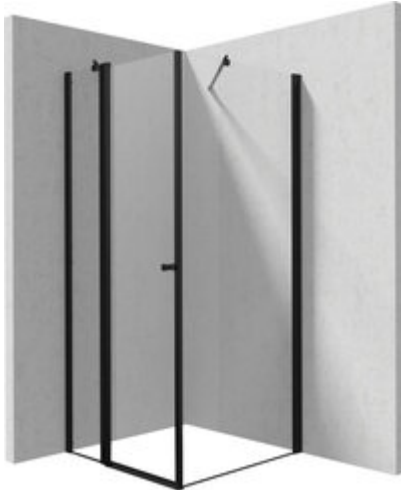

KERRIA PLUS

Shower cabin, square

Product code: KKNNU08S08

EAN: 5907650884323

Color: nero

Warranty [years]: 5

Showe cabin (KTSUN42P)

Side dimension [mm]	800

Showe cabin (KTS_N38P)

Finish	nero
Width [mm]	800
Height [mm]	2000
Glass finish	transparent
Glass thickness [mm]	6
Active cover installation	yes
installation	to be completed with KTS doors , to be completed with KTS walk-in , possibility of assembly with a KTS movable panel
Side dimension [mm]	770
Adjustment range from [mm]	700
Adjustment range up to [mm]	1200
Masking of assembly elements	yes
Profiles levelling the curvature of the walls	yes
Railings	adjustable stiffening the cabin
Tempered glass TOTAL WHITE	yes
Installation without shower tray possible	yes

Shower door

Finish	nero
Width [mm]	800
Height [mm]	2000
Glass finish	transparent
Glass thickness [mm]	6
Active cover installation	yes
installation	to be completed with KTS doors , to be completed with KTS walk-in
Railing length [mm]	220
Masking of assembly elements	yes
Profiles levelling the curvature of the walls	yes
rails	adjustable stiffening the cabin
Holders	with safety
Tempered glass TOTAL WHITE	yes
Reversible doors	yes
Silent closing	yes
Installation without shower tray possible	yes
Lifting hinges	yes

Features:

- Profiles leveling the curvature of the walls
- Hinges in the plane of the glass
- The railings give the structure rigidity
- Active Cover coating
- Possibility to install the cabin without a shower tray, directly on the