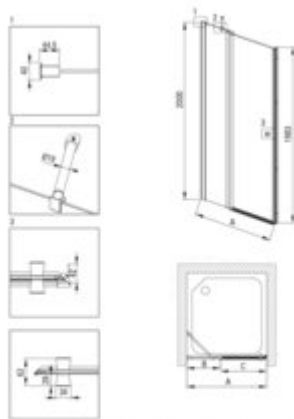

KERRIA PLUS

Shower cabin, square

Product code: KKNNU08S08

EAN: 5907650884323

Color: nero

Warranty [years]: 5

Showe cabin (KTSUN42P)

Side dimension [mm]	800

Showe cabin (KTS_N38P)

Finish	nero
Width [mm]	800
Height [mm]	2000
Glass finish	transparent
Glass thickness [mm]	6
Active cover installation	yes
installation	to be completed with KTS doors , to be completed with KTS walk-in , possibility of assembly with a KTS movable panel
Side dimension [mm]	770
Adjustment range from [mm]	700
Adjustment range up to [mm]	1200
Masking of assembly elements	yes
Profiles levelling the curvature of the walls	yes
Railings	adjustable stiffening the cabin
Tempered glass TOTAL WHITE	yes
Installation without shower tray possible	yes

Shower door

Finish	nero
Width [mm]	800
Height [mm]	2000
Glass finish	transparent
Glass thickness [mm]	6
Active cover installation	yes
installation	to be completed with KTS doors , to be completed with KTS walk-in
Railing length [mm]	220
Masking of assembly elements	yes
Profiles levelling the curvature of the walls	yes
rails	adjustable stiffening the cabin
Holders	with safety
Tempered glass TOTAL WHITE	yes
Reversible doors	yes
Silent closing	yes
Installation without shower tray possible	yes
Lifting hinges	yes

Features:

- Profiles leveling the curvature of the walls
- Hinges in the plane of the glass
- The railings give the structure rigidity
- Active Cover coating
- Possibility to install the cabin without a shower tray, directly on the