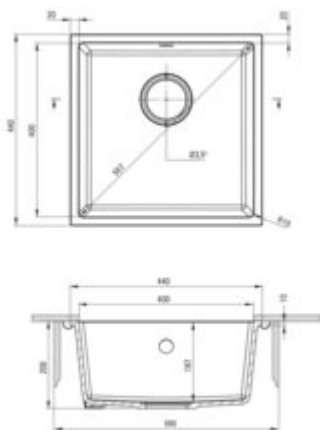

CORDA

Granite sink, 1-bowl

Product code: ZQA_A10A

EAN: 5907650845645

Color: alabaster

Warranty [years]: 18

Sink

Finish	alabaster
Surface type	matte
Material	granite
Installation method	undermount, inset
Number of bowls	1
Minimum cabinet width [mm]	500
Width [mm]	440
Length [mm]	440
Height [mm]	200
Bowl depth [mm]	187
Cut-out Length [mm]	400
Cut-out Width [mm]	400
Reversible	yes
Equipped with accessories	yes
Drain diameter	3.5"

Sink waste kit

Finish	steel
Plug type	manual
Low siphon/ Space saver	yes
possibility to connect a dishwasher/ washing machine	yes

Features:

- Deante Design Studio Collection
- ATTENTION! Before cutting a hole in the tabletop to install the sink, take into account th
- Properties of Deante granite: resistance to impact, high temperature, discoloration, therm
- Space-saving siphon which facilitates e.g. sorting waste
- Longest, 18 years warranty
- The sink is equipped with fittings with a connection to the dishwasher
- Hydrophobic properties repel water molecules
- Dedicated cleaning agent, safe for cleaned surfaces
- The finish enriched with silver ions adds antiseptic properties