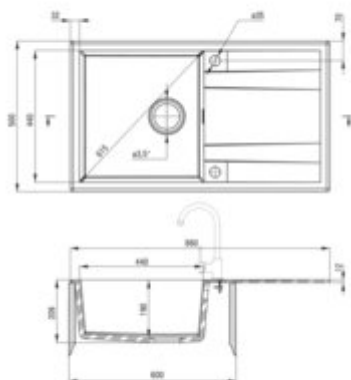

#### Sink

Finish	metallic grey
Surface type	matte
Material	granite
Installation method	inset
Number of bowls	1
Minimum cabinet width [mm]	600
Width [mm]	500
Length [mm]	860
Height [mm]	209
Bowl depth [mm]	190
Cut-out Length [mm]	840
Cut-out Width [mm]	480
Reversible	yes
Equipped with accessories	yes
Drain diameter	3.5"
Number of holes	2