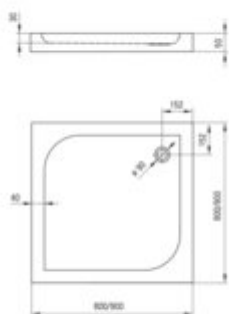

CUBIC

Acrylic shower tray, square

Product code: KTK_041B

EAN: 5908212008133

Color: white

Warranty [years]: 2

Finish	white
Material	acrylic
Shape	square
Width [mm]	900
Length [mm]	900
Height [mm]	50
Depth [mm]	30
Installation method	directly on the spout, on the floor level, on the construction material support
Drain diameter	90

Features:

- Durable acrylic material that maintains its shine and color
- For installation at floor level, directly on the screed or supported by construction mater
- Warning! The NHC_029C siphon fits this shower tray
- Dedicated cleaning agent, safe for cleaned surfaces
- Only the best materials, the quality of which has been confirmed by laboratory tests
- Warning! The NHC_029D siphon fits this shower tray