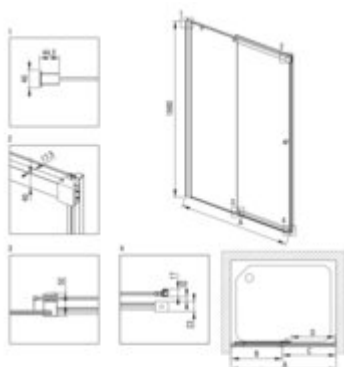

KERRIA PLUS Shower doors

Product code: KTSPN17P
EAN: 5907650836599
Color: nero
Warranty [years]: 5

Shower door

Finish	nero
Width [mm]	1700
Height [mm]	2000
Glass finish	transparent
Glass thickness [mm]	6
Active cover installation	yes
Masking of assembly elements	to be completed with KTS walk-in
Profiles levelling the curvature of the walls	yes
Holders	yes
Tempered glass TOTAL WHITE	with safety
Reversible doors	yes
Silent closing	yes
Installation without shower tray possible	yes
Lifting hinges	no
Hinges flush with the glass	no
possibility to cut the upper guide and threshold strip	yes
Showe cabin	
Side dimension [mm]	1710

Features:

- Safe and durable tempered glass
- Hydrophobic Active-Cover coating that makes it easier for water to run off the glass
- Dedicated to Active Cover surfaces
- TOTALWHITE transparent glass
- Reversible door that allows the cabin to be mounted on the right or left side
- Covering of assembly elements
- Profiles leveling the curvature of the walls
- Hinges in the plane of the glass
- Modern handles with rubber protection
- Only the best materials, the quality of which has been confirmed by laboratory tests
- Dedicated cleaning agent, safe for cleaned surfaces
- Precise door closing through lifting hinges
- Resistance to impacts, chemicals and stains in accordance with PN-EN 14428+A1:2008 norm, c
- The shower enclosure can be installed directly on tiles or on Correo (KQR) granite shower trays as well as Kerria Plus (KTS) and Silia (KSKA) acrylic shower trays.