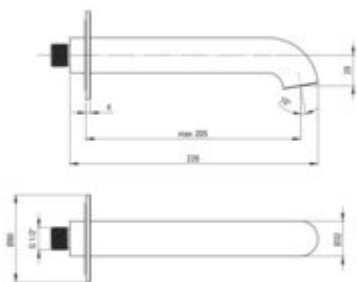

SILIA

Bathtub spout

Product code: NQS_081K

EAN: 5907650818915

Color: chrome

Warranty [years]: 2

Aerator

Aerator type	silicone, laminar
Stream type	full
Aerator size	M24
Thread type	external

Spout

Finish	chrome
Spout type	bathtub
Material	brass
Spout type	still
Range of shower/ bath spout [mm]	205
Spout length [mm]	226
aerator	yes
Concealed mounting	yes

Features:

- Deante Design Studio Collection
- Noble form and timeless simplicity
- Flush-mounted installation ensures the aesthetics of the bathroom
- Silicone aerator for easy limescale removal
- Only the best materials, the quality of which has been confirmed by laboratory tests
- Cleaning agent for fixtures in all colors available